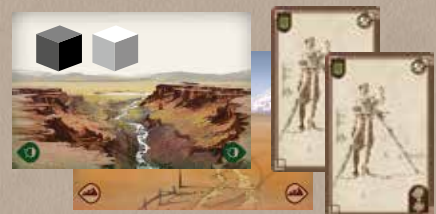

EXPANSION 2

Ruins

- 2 RUINS tiles
- 5 GOLD cubes

1 crew with:

- 1 plastic miniature
- 1 DASHBOARD
- 5 ASSISTANT meeples
- 1 LEADER tile
- 3 PADDOCK tiles
- 1 TURN token & 1 TURN ORDER token in cardboard

KS EXCLUSIF

Beyond the limits Module

- 1 black bag
- 2 SHORCUT cards
- 25 black tiles
- 1 legendary city tile
- 2 legendary city cards

Roll of honour

- roll of honour board
- 2 OPPORTUNISTE cards

Ethnographie Module

- 40 ETHNIE tiles
- 25 ETHNIE TOKENS
- 28 OBJECTIVE cards
- 2 DRAFT cards

Géology Module

- 32 OVERVIEW cards
- 5 FOSSIL black cubes
- 5 CRYSTAL white cubes
- 2 GEOLOGIST cards

Zoology Module

- 2 ZOOLOGY boards
- 2 TRACKER cards
- 36 NATION tokens

2 booklet of SHEETS (FR/EN) - 6 pages